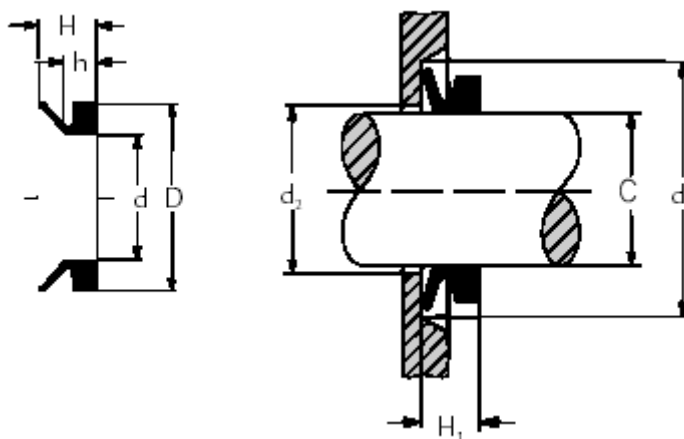

Article number: 17950070

Description: KLEE V-ring VA 50-70 NBR 60

Measures

C = 68-73

d = 63

D = 75.0

d1 = C+18

d2 = C+4

h = 6.8

H = 11.0

H1 = 9 +/- 1,2